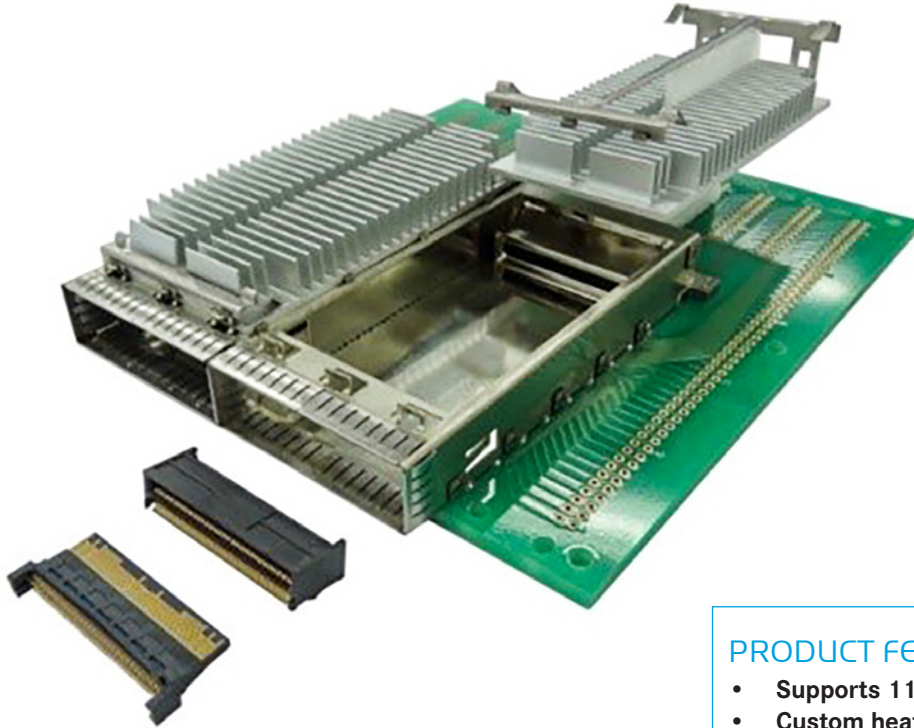

# CFP2 PLUGGABLE MODULE CONNECTOR

## SUPPORTS 112G-PAM4 SIGNAL

### PRODUCT FEATURES:

- Supports 112Gbps-PAM4 signal
- Custom heatsinks available
- Available as straddle or mid-mount